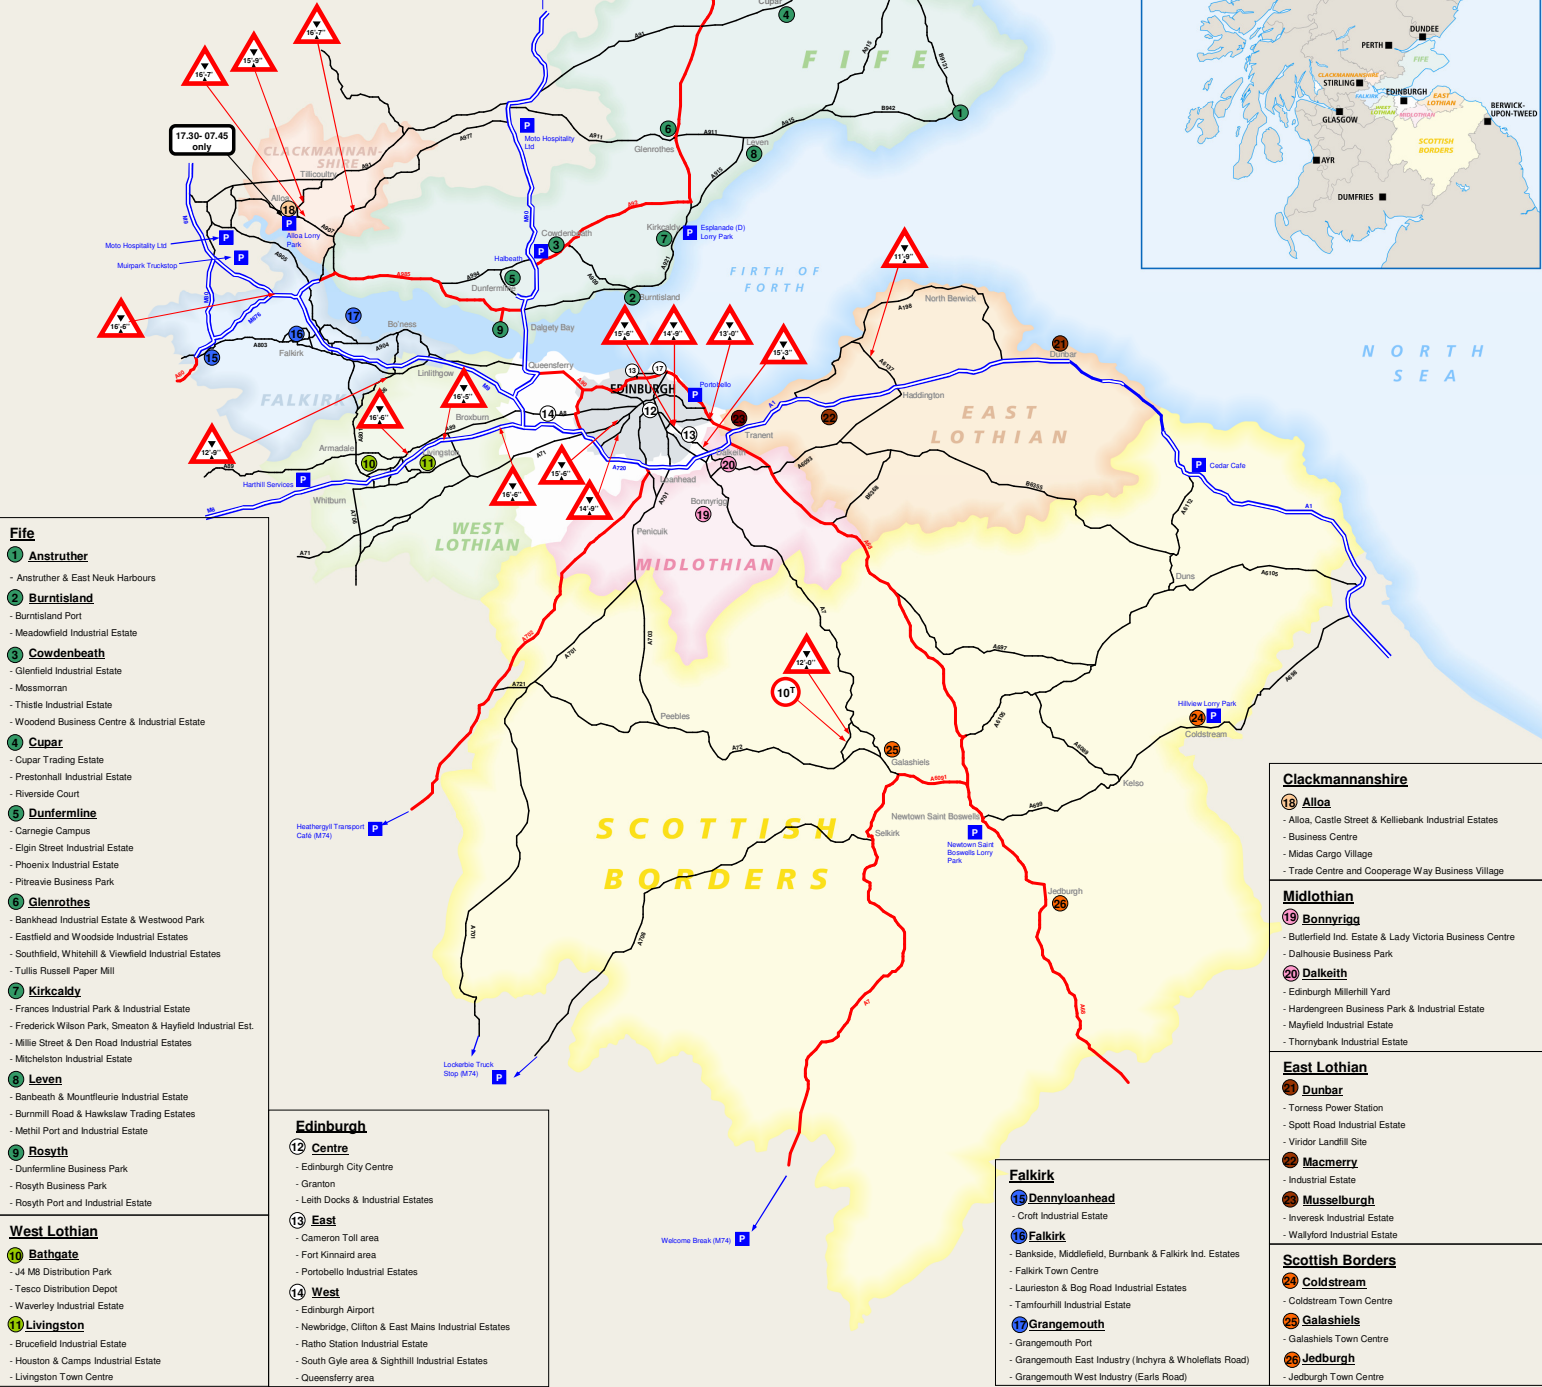

Key:

- Motorway & Dual/Single Carriageway
- Main Route
- Local Route
- Lorry Parking Area

- Fife**
- 1 Anstruther**
 - Anstruther & East Neuk Harbours
 - 2 Burntisland**
 - Burntisland Port
 - Meadowfield Industrial Estate
 - 3 Cowdenbeath**
 - Glenfield Industrial Estate
 - Mossmorran
 - Thisle Industrial Estate
 - Woodend Business Centre & Industrial Estate
 - 4 Cupar**
 - Cupar Trading Estate
 - Prestonhall Industrial Estate
 - Riverside Court
 - 5 Dunfermline**
 - Carnegie Campus
 - Elgin Street Industrial Estate
 - Phoenix Industrial Estate
 - Pitreavie Business Park
 - 6 Glenrothes**
 - Bankhead Industrial Estate & Westwood Park
 - Eastfield and Woodside Industrial Estates
 - Southfield, Whitehill & Viewfield Industrial Estates
 - Tullis Russell Paper Mill
 - 7 Kirkcaldy**
 - Frances Industrial Park & Industrial Estate
 - Frederick Wilson Park, Smeaton & Hayfield Industrial Est.
 - Millie Street & Den Road Industrial Estates
 - Michelston Industrial Estate
 - 8 Leven**
 - Banbeath & Mountleir Industrial Estate
 - Burnmill Road & Hawkshaw Trading Estates
 - Methil Port and Industrial Estate
- Edinburgh**
- 12 Centre**
 - Edinburgh City Centre
 - Granton
 - Leith Docks & Industrial Estates
 - 13 East**
 - Cameron Toll area
 - Fort Kinnaird area
 - Portobello Industrial Estates
 - 14 West**
 - Edinburgh Airport
 - Newbridge, Clifton & East Mains Industrial Estates
 - Ratho Station Industrial Estate
 - South Gyle area & Sighthill Industrial Estates
 - Queensferry area
- West Lothian**
- 10 Bathgate**
 - J4 M8 Distribution Park
 - Tesco Distribution Depot
 - Waverley Industrial Estate
 - 11 Livingston**
 - Brucefield Industrial Estate
 - Houston & Camps Industrial Estate
 - Livingston Town Centre